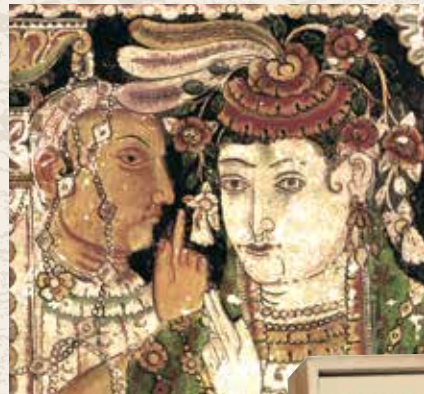

CEYLON

The Island of Tea DELUXE

A classic tea which personifies the true characteristics of the luxuriousness and the finesse of Ceylon tea. This special grade of tea FBOP ExSp tea is one of the highest grades of teas grown in Sri Lanka (Ceylon) with extra special 'tips'. Two leaves and a bud have been carefully picked and processed the traditional way to present to you in this beautifully designed tin caddy.

Limited Edition

BEST OF CEYLON

SILVER TIPS & TIPPY TEA

An exquisite combination of Ceylon's best teas - Silver tips, commonly called as White Tea with a carefully selected FBOP Extra Special 'tippy' teas makes this a sensational gift for connoisseurs of tea. Join Basilur's superior tea culture as you enter a world of some of the finest teas on earth!

• Product 71323